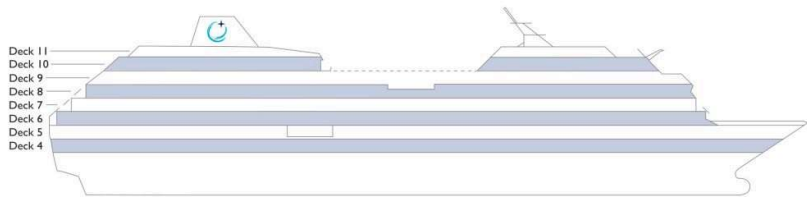

Azamara Onward Deck Plans